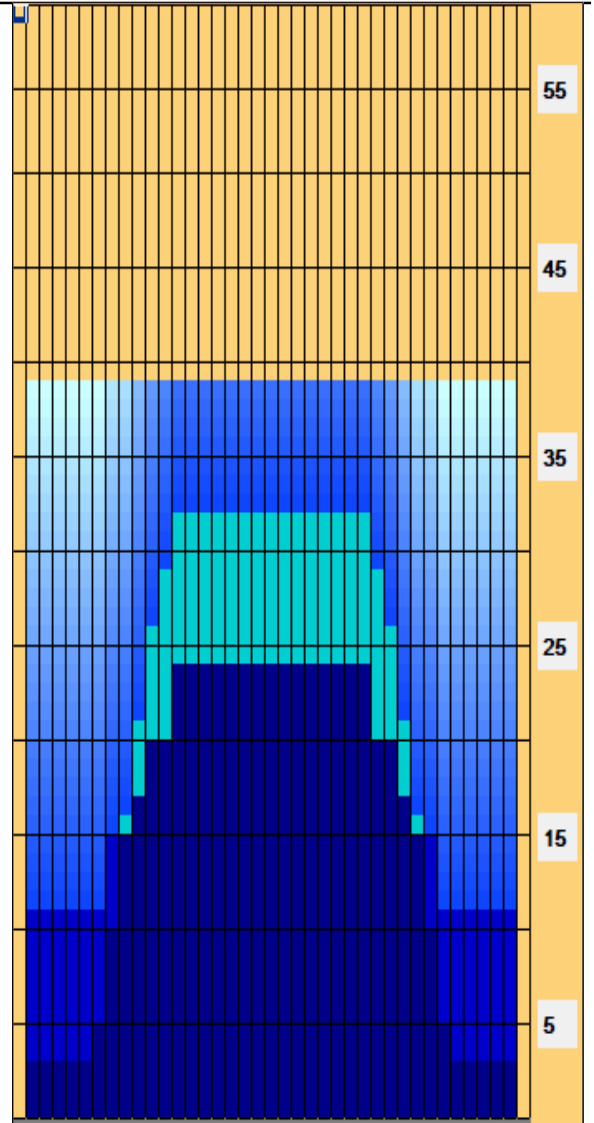

Tenpin Bowling Australia - 2017 Ladies Triple Crown

Oil Pattern Distance: **39 Feet**
 Forward Oil Total: **17.3 mL**
 Forward Boards Crossed: **346 Boards**

Reverse Brush Drop: **31 Feet**
 Reverse Oil Total: **7.1 mL**
 Reverse Boards Crossed: **142 Boards**

Oil Per Board: **50 uL**
 Volume Oil Total: **24.4 mL**
 Total Boards Crossed: **488 Boards**

	Start	Stop	Loads	Speed	Crossed	Start	End	Feet	T.Oil
1	2L	2R	3	14	111	0.0	3.9	3.9	5550
2	7L	7R	1	14	27	3.9	5.8	1.9	1350
3	8L	8R	2	18	50	5.8	10.9	5.1	2500
4	9L	9R	2	18	46	10.9	16.0	5.1	2300
5	10L	10R	2	18	42	16.0	21.1	5.1	2100
6	11L	11R	2	18	38	21.1	26.2	5.1	1900
7	12L	12R	1	22	17	26.2	29.3	3.1	850
8	13L	13R	1	22	15	29.3	32.4	3.1	750
9	2L	2R	0	30	0	32.4	39.0	6.6	0

Conditioner:
Type In or Select One

TransferType:
Type In or Select One

Forward
Reverse
More

	Start	Stop	Loads	Speed	Crossed	Start	End	Feet	T.Oil
1	2L	2R	0	30	0	39.0	24.0	-15.0	0
2	13L	13R	1	26	15	24.0	20.4	-3.6	750
3	11L	11R	1	22	19	20.4	17.3	-3.1	950
4	10L	10R	1	18	21	17.3	14.8	-2.5	1050
5	8L	8R	2	14	50	14.8	10.9	-3.9	2500
6	2L	2R	1	14	37	10.9	9.0	-1.9	1850
7	2L	2R	0	10	0	9.0	0.0	-9.0	0

Forward
Reverse
More

Forward
Reverse
Combined
Buff

Item	3L-7L:18L-18R	8L-12L:18L-18R	13L-17L:18L-18R	18L-18R:17R-13R	18L-18R:12R-8R	18L-18R:7R-3R
Description	Outside Track:Middle	Middle Track:Middle	Inside Track:Middle	Middle: Inside Track	Middle:Middle Track	Middle:Outside Track
Track Zone Ratio	4.76	1.45	1	1	1.45	4.76